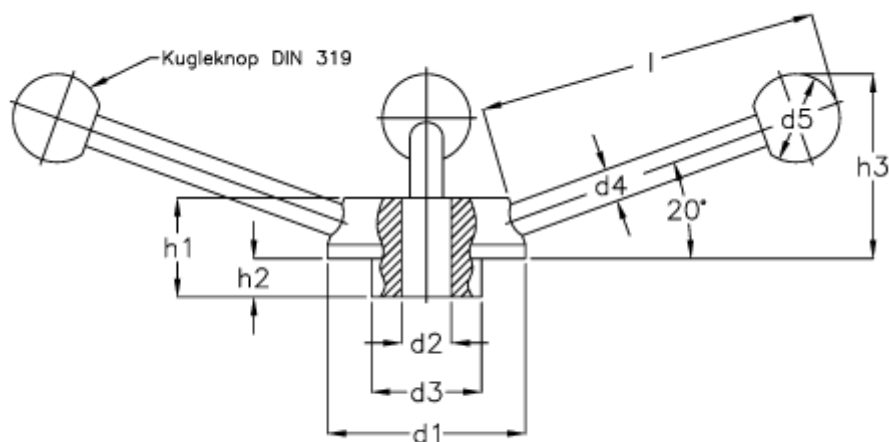

Article number: 20472235K

Description: E+G Handwheel  
GN 213-55-K 14

## Measures

$d1 = 55$   
 $d2 = B 14$   
 $d3 = 30$   
 $d4 = 10$   
 $d5 = 25$   
 $H1 = 28$   
 $H2 = 10$   
 $l = 96$